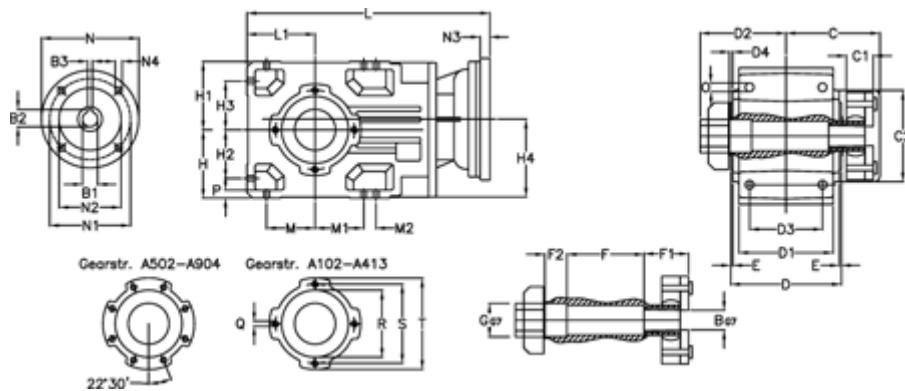

Article number: 29600100856235
 Description: Bevel helical gearbox
 A102QF30-8,5-P90B5

Measures

B = 30	D1 = 95	F2 = 36	L = 302.0	N3 = -
B1 = 24	D2 = 90	G = 32	L1 = 70	N4 = M10x12
B2 = 27.3	D3 = 75	GA = 14,5 NM	M = 50.0	O = 9.5
B3 = 8	d4 = 4.5	H = 70	M1 = 50.0	P = 9
C = 101.5	Description = A102QF-xx-P90 B5	H1 = 70	M2 = -	Q = M8x12
C1 = 29	E = 3.0	H2 = 50.0	N = 200	R = 80
C2 = 83.0	F = 77.5	H3 = 50.0	N1 = 165	S = 100
D = 117	F1 = 36.0	H4 = 83.0	N2 = 130	T = 120